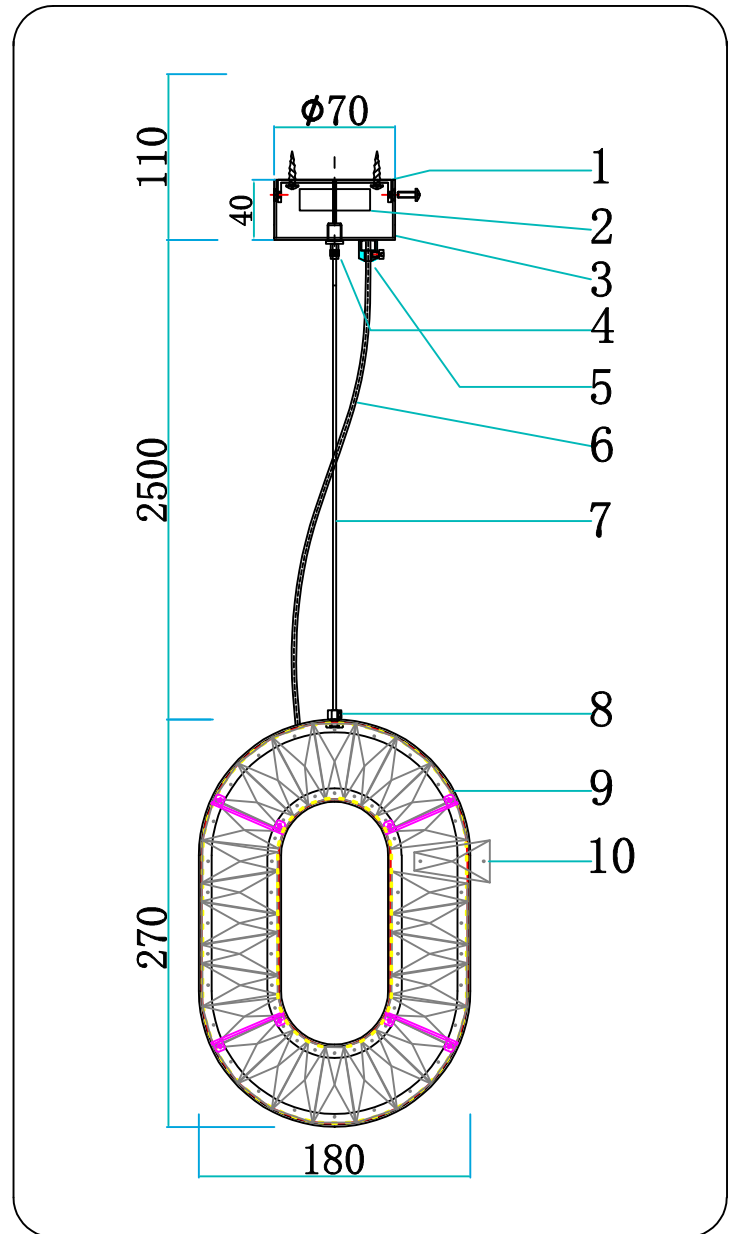

# 3671-S

- 1#: L70 hanging board 1PCS
- 2#: LED 36V/12W Wactuator 1PCS
- 3#:  $\phi 80 * H 40$  stainless steel tube 1PCS
- 4#: M10 Tension head 1PCS
- 5#:  $\phi 12 * H 14$  ironwork 1PCS
- 6#: transparent thread 1PCS
- 7#: steel wire 1PCS
- 8#:  $\phi 9 * H 11$  Lock piece 1PCS
- 9#: L270\*180\*25mm Stainless steel lamp stand 1PCS
- 10#: 28+12\*H50mm ac cut quartz ac 56PCS