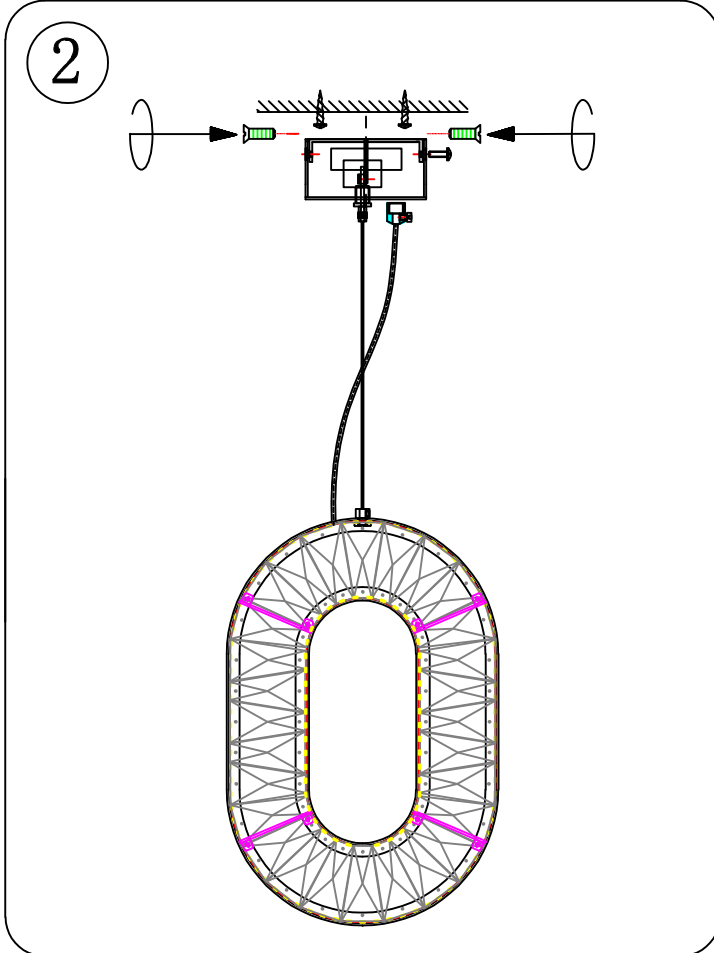

# 3671-S

- 1#: L70 hanging board 1PCS
- 2#: LED 36V/12W Wactuator 1PCS
- 3#:  $\phi 80 * H 40$  stainless steel tube 1PCS
- 4#: M10 Tension head 1PCS
- 5#:  $\phi 12 * H 14$  ironwork 1PCS
- 6#: transparent thread 1PCS
- 7#: steel wire 1PCS
- 8#:  $\phi 9 * H 11$  Lock piece 1PCS
- 9#: L270\*180\*25mm Stainless steel lamp stand 1PCS
- 10#: 28+12\*H50mm ac cut quartz ac 56PCS