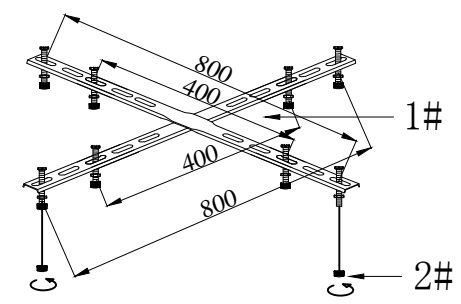

Model: 8360/1000

GU4 (MR11) : 18PCS
LED : 57W

- 1# :Hanging Board 1PCS
- 2# :Hanging Plate screws 8PCS
- 3# :80W Drive 1PCS
- 4# :Ceiling cup 1PCS
- 5# :GU4 (MR11) light source 18PCS
- 6# :The power cord 19PCS
- 7# :LED light source 19PCS
- 8# :Crystal lamp body C# 19PCS
- 9# :Crystal A# 76PCS
- 10#:Crystal B# 19PCS