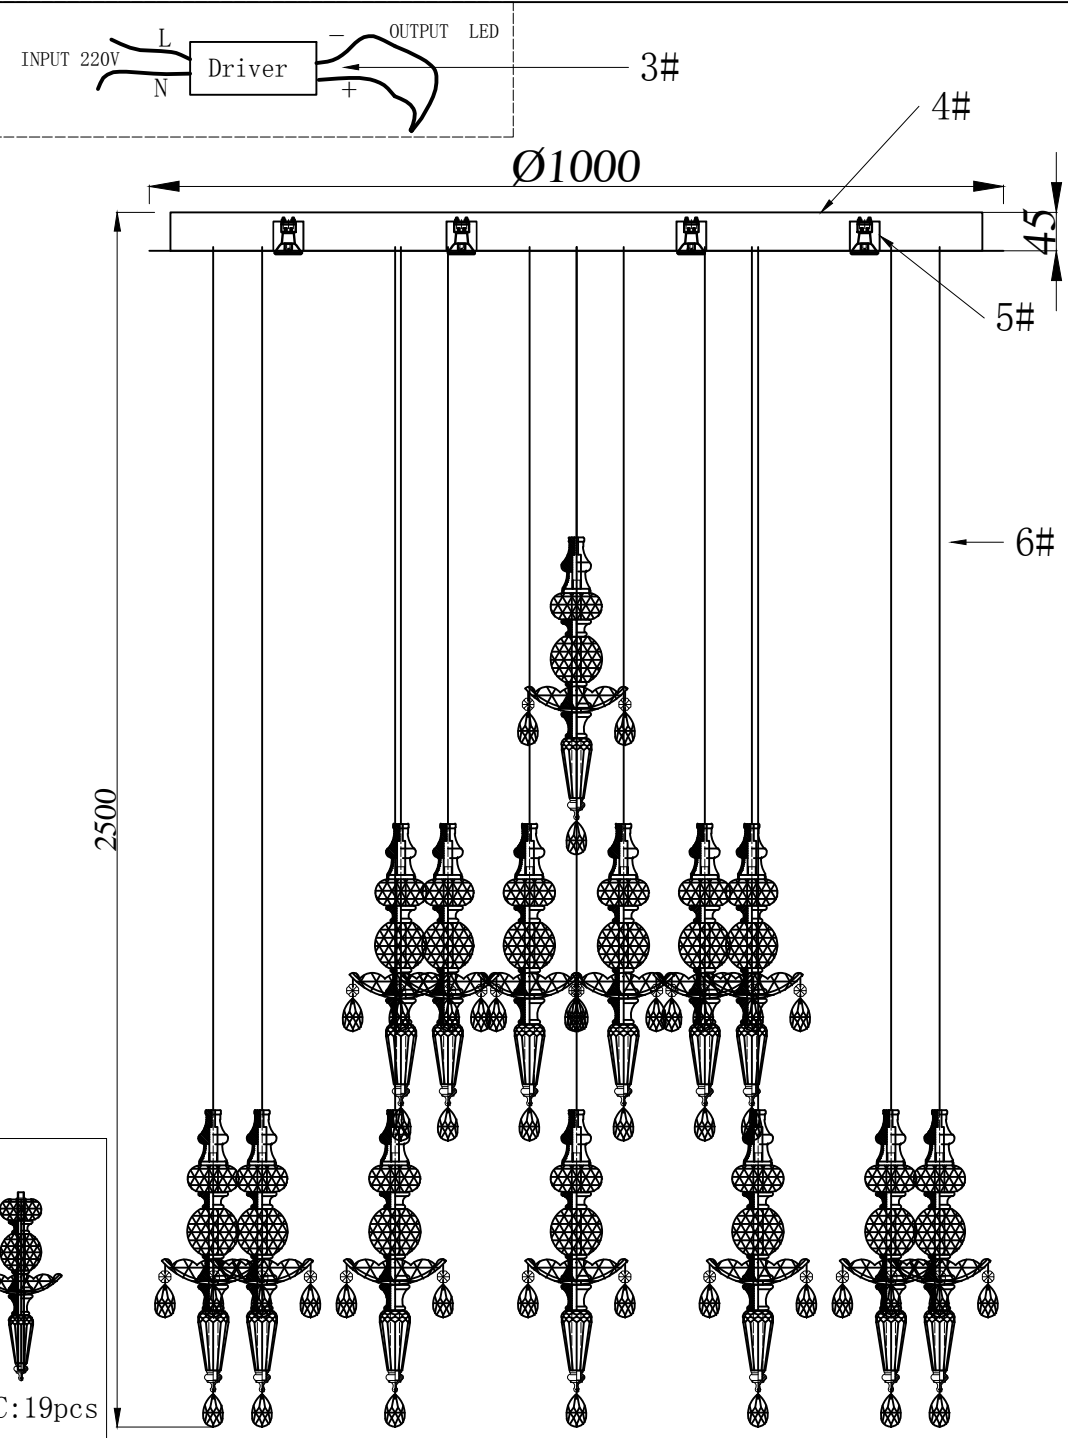

Model: 8360/1000

GU4 (MR11) : 18PCS
LED : 57W

- 1# :Hanging Board 1PCS
- 2# :Hanging Plate screws 8PCS
- 3# :80W Drive 1PCS
- 4# :Ceiling cup 1PCS
- 5# :GU4 (MR11) light source 18PCS
- 6# :The power cord 19PCS
- 7# :LED light source 19PCS
- 8# :Crystal lamp body C# 19PCS
- 9# :Crystal A# 76PCS
- 10#:Crystal B# 19PCS