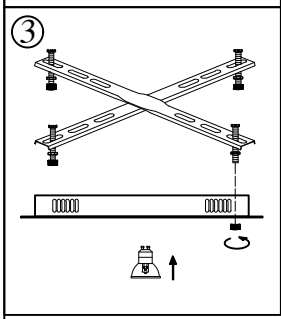

Model: 8360/1000

GU4 (MR11) : 18PCS
LED : 57W

- 1# :Hanging Board 1PCS
- 2# :Hanging Plate screws 8PCS
- 3# :80W Drive 1PCS
- 4# :Ceiling cup 1PCS
- 5# :GU4 (MR11) light source 18PCS
- 6# :The power cord 19PCS
- 7# :LED light source 19PCS
- 8# :Crystal lamp body C# 19PCS
- 9# :Crystal A# 76PCS
- 10#:Crystal B# 19PCS