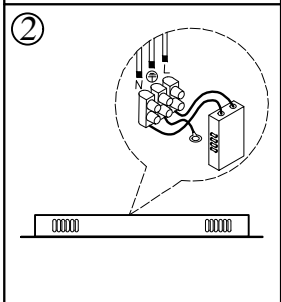

Model: 8360/1000

GU4 (MR11) : 18PCS
LED : 57W

- 1# :Hanging Board 1PCS
- 2# :Hanging Plate screws 8PCS
- 3# :80W Drive 1PCS
- 4# :Ceiling cup 1PCS
- 5# :GU4 (MR11) light source 18PCS
- 6# :The power cord 19PCS
- 7# :LED light source 19PCS
- 8# :Crystal lamp body C# 19PCS
- 9# :Crystal A# 76PCS
- 10#:Crystal B# 19PCS