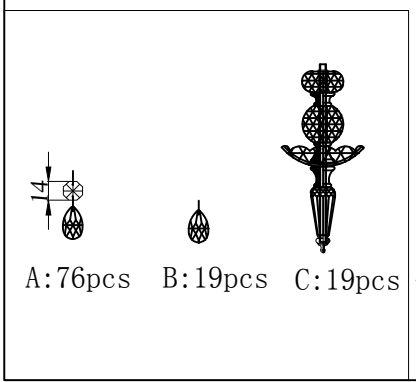

Model: 8360/1000

GU4 (MR11) : 18PCS
LED : 57W

- 1# :Hanging Board 1PCS
- 2# :Hanging Plate screws 8PCS
- 3# :80W Drive 1PCS
- 4# :Ceiling cup 1PCS
- 5# :GU4 (MR11) light source 18PCS
- 6# :The power cord 19PCS
- 7# :LED light source 19PCS
- 8# :Crystal lamp body C# 19PCS
- 9# :Crystal A# 76PCS
- 10#:Crystal B# 19PCS