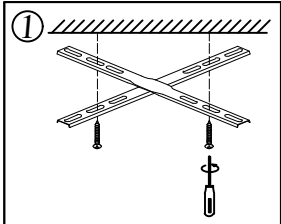

Model: 8360/1000

GU4 (MR11) : 18PCS
LED : 57W

- 1# :Hanging Board 1PCS
- 2# :Hanging Plate screws 8PCS
- 3# :80W Drive 1PCS
- 4# :Ceiling cup 1PCS
- 5# :GU4 (MR11) light source 18PCS
- 6# :The power cord 19PCS
- 7# :LED light source 19PCS
- 8# :Crystal lamp body C# 19PCS
- 9# :Crystal A# 76PCS
- 10#:Crystal B# 19PCS