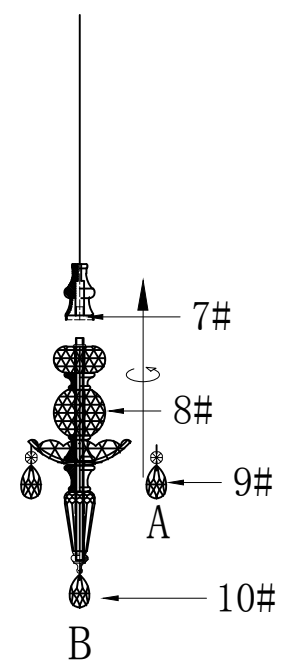

Model: 8360/1000

GU4 (MR11) : 18PCS
LED : 57W

- 1# :Hanging Board 1PCS
- 2# :Hanging Plate screws 8PCS
- 3# :80W Drive 1PCS
- 4# :Ceiling cup 1PCS
- 5# :GU4 (MR11) light source 18PCS
- 6# :The power cord 19PCS
- 7# :LED light source 19PCS
- 8# :Crystal lamp body C# 19PCS
- 9# :Crystal A# 76PCS
- 10#:Crystal B# 19PCS