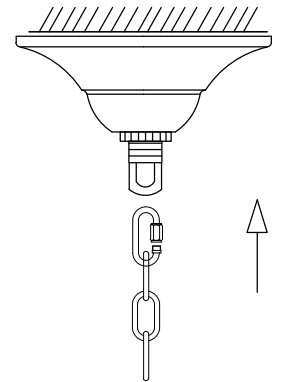

1

4

2

5

3

6

MODEL: 4806+4/C

Safety precautions:

1. The power do not exceed the prescribed range (rated voltage AC220-240V 50Hz).
2. Please cut off the power supply while replacing the light source and other maintenance operation .
3. The plate fixed on the ceiling must be able to withstand the weight more than 3 times of the object.
4. After installation is complete, check the glass right or not? If it is damaged, it should be replaced immediately.