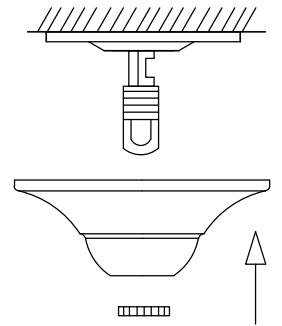

1

4

2

5

3

6

MODEL: 4806+4/C

Safety precautions:

1. The power do not exceed the prescribed range (rated voltage AC220-240V 50Hz).
2. Please cut off the power supply while replacing the light source and other maintenance operation .
3. The plate fixed on the ceiling must be able to withstand the weight more than 3 times of the object.
4. After installation is complete, check the glass right or not? If it is damaged, it should be replaced immediately.