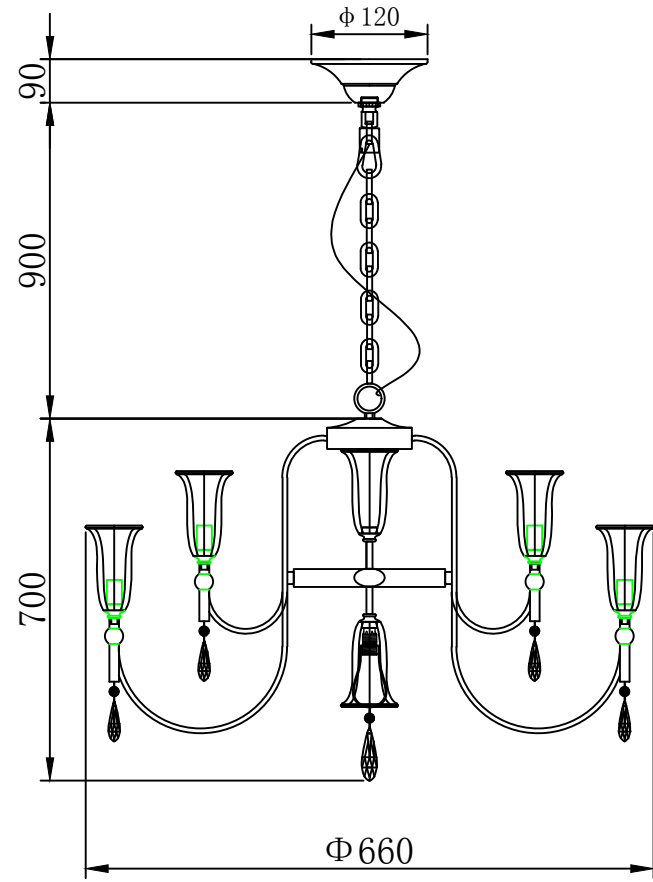

1

4

2

5

3

6

MODEL: 4806+4/C

Safety precautions:

1. The power do not exceed the prescribed range (rated voltage AC220-240V 50Hz).
2. Please cut off the power supply while replacing the light source and other maintenance operation .
3. The plate fixed on the ceiling must be able to withstand the weight more than 3 times of the object.
4. After installation is complete, check the glass right or not? If it is damaged, it should be replaced immediately.