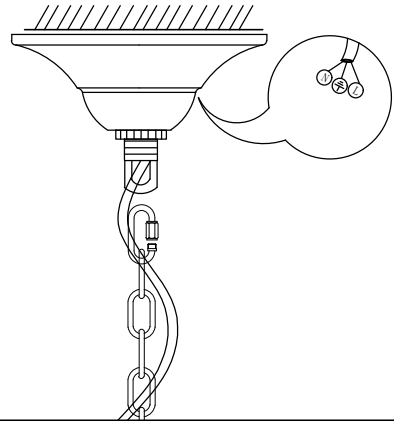

1

4

2

5

3

6

MODEL: 4806+4/C

Safety precautions:

1. The power do not exceed the prescribed range (rated voltage AC220-240V 50Hz).
2. Please cut off the power supply while replacing the light source and other maintenance operation .
3. The plate fixed on the ceiling must be able to withstand the weight more than 3 times of the object.
4. After installation is complete, check the glass right or not? If it is damaged, it should be replaced immediately.