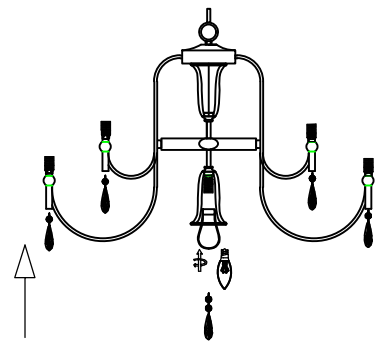

1

4

2

5

3

6

MODEL: 4806+4/C

Safety precautions:

1. The power do not exceed the prescribed range (rated voltage AC220-240V 50Hz).
2. Please cut off the power supply while replacing the light source and other maintenance operation .
3. The plate fixed on the ceiling must be able to withstand the weight more than 3 times of the object.
4. After installation is complete, check the glass right or not? If it is damaged, it should be replaced immediately.