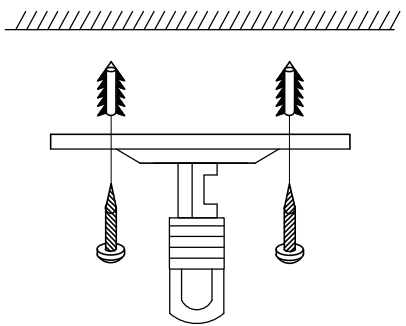

1

4

2

5

3

6

MODEL: 4806+4/C

Safety precautions:

1. The power do not exceed the prescribed range (rated voltage AC220-240V 50Hz).
2. Please cut off the power supply while replacing the light source and other maintenance operation .
3. The plate fixed on the ceiling must be able to withstand the weight more than 3 times of the object.
4. After installation is complete, check the glass right or not? If it is damaged, it should be replaced immediately.