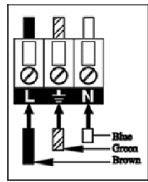

: service@newport-light.ru

1: Mounting bracket	1PC
2: Ceiling cup	1PC
3: Rod	1PC
4: Chain 2M	1PC
5: Central pillar	1PC
6: Lamp horn	6PCS
7: Lamp holder's glass tube	6PCS
8: Glass cup for lamp holder	6PCS
9: Metal circle disk	1PC
10: Glass shade	1PC
11: Metal cup for lampshade	1PC
12: Decorative bolt	1PC